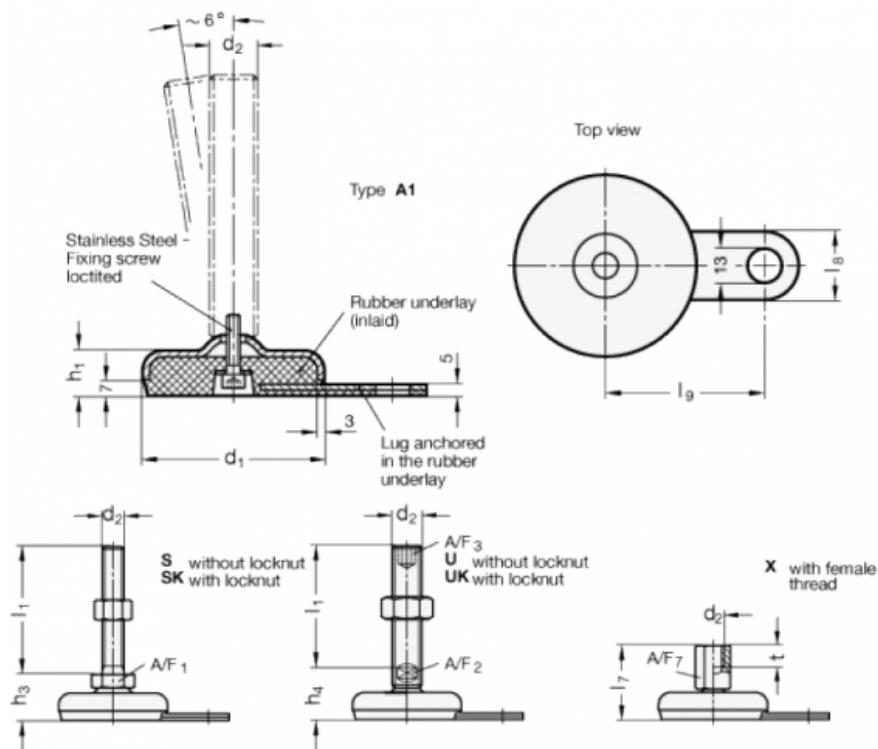

Data Sheet

Article number: 2032100M24200A1UK

Description: E+G levelling foot
GN 32-100-M24-200-A1-UK

Note: UK With nut, Hexagon socket at the top, Wrench flat at the bottom

Measures

A/F2 = 19

I9 = 80

A/F3 = 12

d1 = 100

d2 = M24

h1 = 21

h4 = 39

l1 = 200

l8 = 30